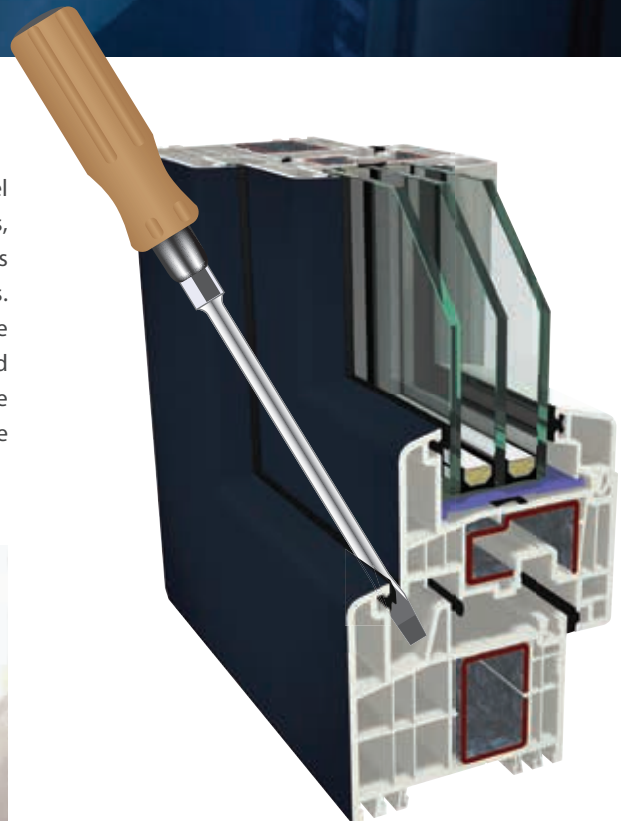

STV®

IKD®

The system is also compatible with the static dry glazing technology for greater security, and with insulation of the inner profile chamber for better heat insulation.