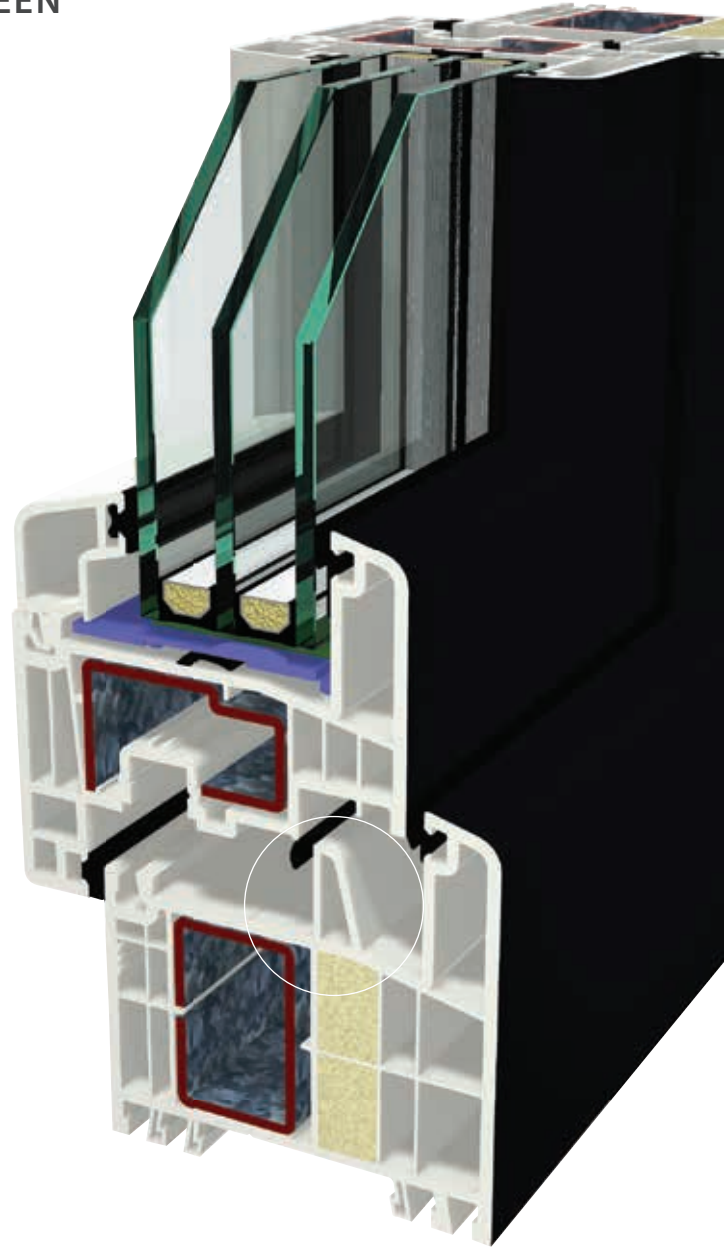

## S 9000 SYSTEM PLATFORM HAS BEEN DEVELOPED FURTHER

### S 9000 plus

S 9000 plus is a new GEALAN middle-sealing system with a stable rib on the inner part of the window frame. The middle-sealing rib effectively protects mechanical parts of the window from external factors. Middle-sealing systems ensure heat insulation thanks to their superior properties.

### Ideal for Large Coloured Elements

Excellent static properties make S 9000 plus ideal for large ACRYLCOLOR coloured surface elements. The stability and security of S 9000 plus system windows can be further enhanced with the STV adhesion technology from GEALAN.

A photograph of a modern building facade featuring balconies with metal railings and vertical slat panels. The building has a clean, architectural design with white and brown tones. The sky is blue with light clouds.