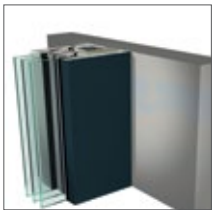

100% exposed