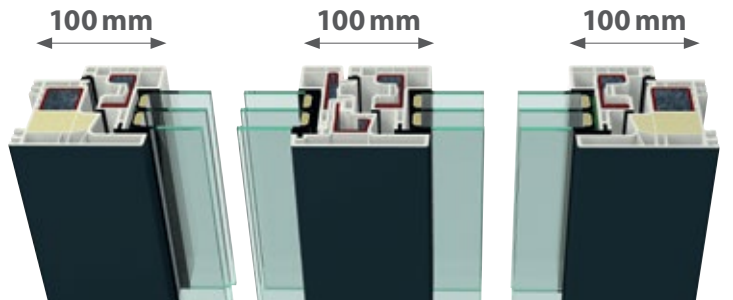

SQUARE AND ALMOST INVISIBLE

The system dimension for both the frame/sash combination and the mullion is 100 mm. This means that the mullion and lateral frame parts have the same visible width, resulting in symmetry and an aesthetic appeal.

Continuous 100 mm sightline, including in the area of the mullion