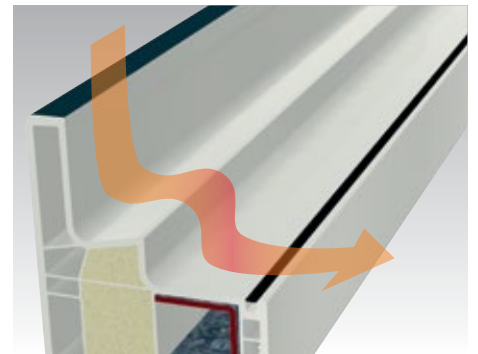

COMPATIBLE WITH:

**S 9000 LIFT/SLIDE DOOR,
S 9000 DESIGN AND
HOUSE DOOR SYSTEM**

GEALAN-KUBUS® can be combined with the S 9000 system and is suitable for window and balcony door solutions.

www.gealan.de