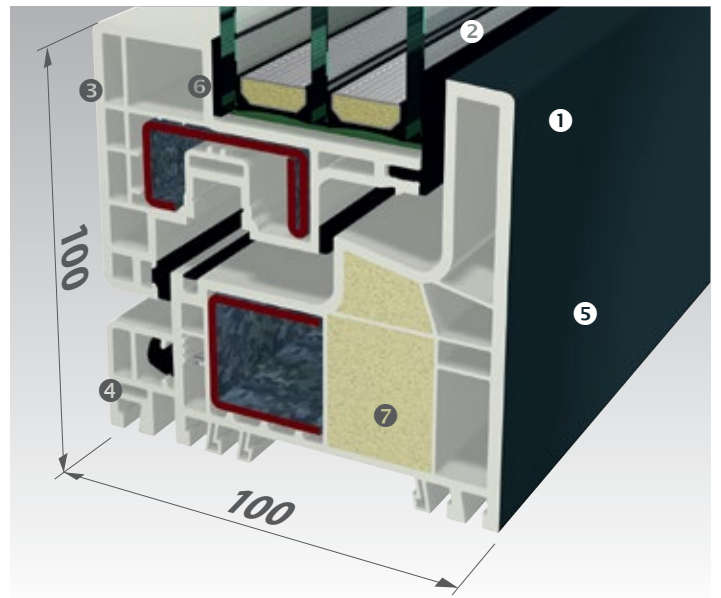

KISS-PRINCIPLE: KEEP IT SMALL AND SIMPLE

① Rectangular appearance all round – both inside and outside. ② Sash invisible from the outside.

③ Seamless sash design with no glazing beads and flush sightline thanks to ④ optimal clip profile.

acrylcolor

⑤ Unique surface quality thanks to exclusive ACRYLCOLOR technology on the outside.

STV®

⑥ Innovative STV® bonding technology for a „borderless“ sash design guarantees maximum stability.

IKD®

⑦ Outstanding heat insulation thanks to foam-filled profile chambers.